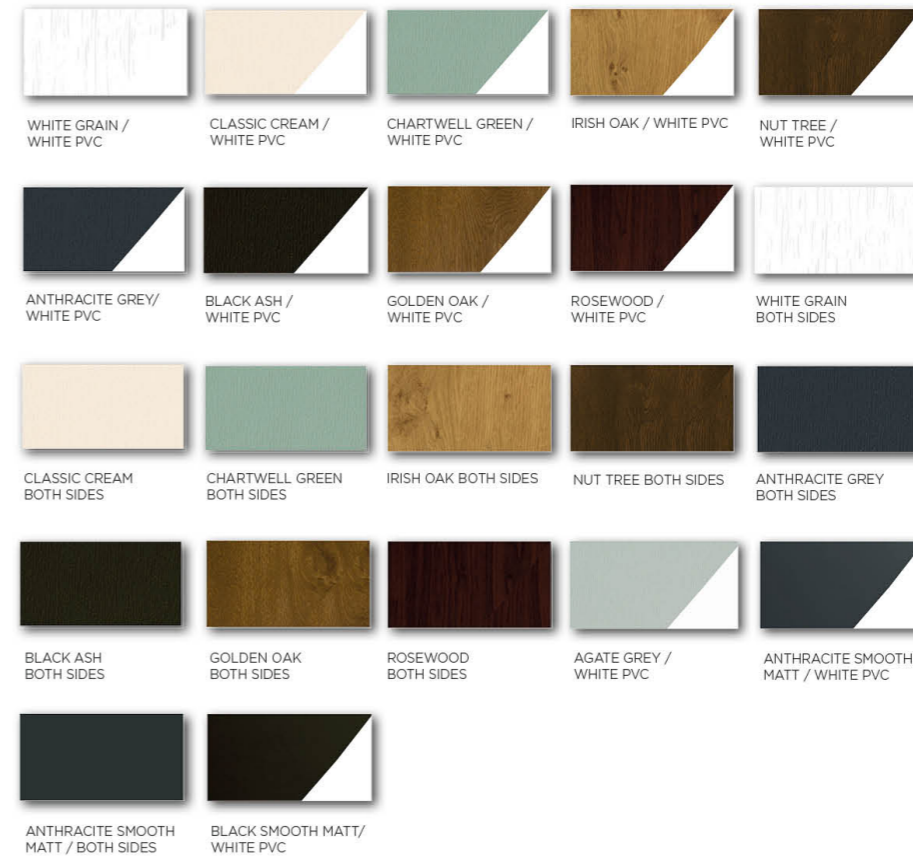

## Coral Sash Horns

The Coral Sash Horn Window provides the traditional stylish look of yester-year with 21st Century materials and performance. Our sash horn windows preserve the classic look of wooden box-sash windows, maintaining the authenticity of any property.

# A world of colour...

Subject to availability. Ask for details.

## Standard Colour Collection

30 stunning foil options available for our suite of windows and doors \*  
Ask your consultant for details and a colour swatch sample.

Available on request, subject to availability and lead times.